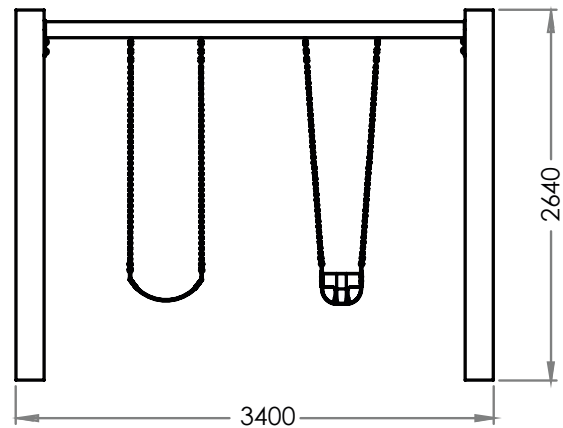

Material Specifications

Cypress timber log posts (200x200mm)
 Powder-coated galvanised steel crossbar
 Rubber swing seats
 Stainless steel chains
 Stainless steel fixings

Equipment Specifications

Max FHO 1500mm
 Fall zone area 29m²
 Highest point 2640mm

Standards

AS4685 series

General Product Information

Age Group 3+
 Colour options available
 Spare parts available
 Heaviest part Cypress posts
 - machinery required